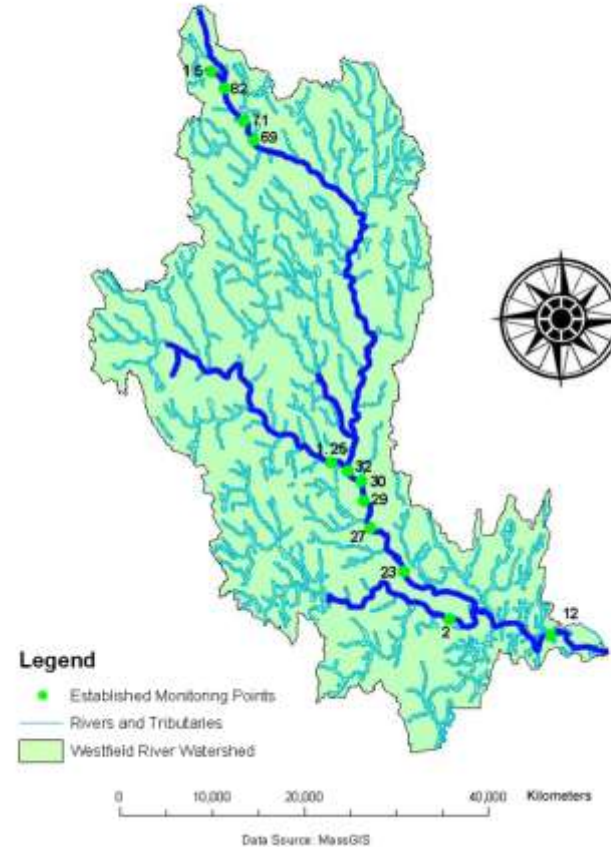

or visit our website at:
<http://www.wsc.ma.edu/environmentalscience/>

Location

WESTFIELD STATE is conveniently located just minutes from the Massachusetts Turnpike, Exit 3, five miles from Route 91. We are also easy to access from Springfield and points east on Route 20; from Connecticut and points south on Route 202; from Amherst and points north on Route 91; and are only half an hour from the Berkshires at Exit 2 on the Massachusetts Turnpike. For an even more convenient University experience, Westfield State offers many online courses and programs that can be accessed from work or home.

Make Your Living While Making a Difference!

- Rigorous science curriculum as base
- Concentrations:
 - Natural Dimensions
 - Human Dimensions
 - Technology / Methods Dimension
- Research / Internship Capstone Project
- Integrated into the Liberal Arts curriculum
- Strong interdisciplinary links to other majors: Planning, Criminal Justice, Political Science, Business, etc.
- Strong interdisciplinary links to minors: Planning, GIS, Biology, Chemistry, etc.

Monitoring Points on the Westfield River Watershed

We're Shaping the Future!

- Small major where everyone knows your name and interests
- Small classes with hands-on practical learning
- GIS as one major tool
- Interdisciplinary orientation
- Field work and research on local rivers
- Flexibility to design your curriculum to shape your own future
- Excellent job opportunities!